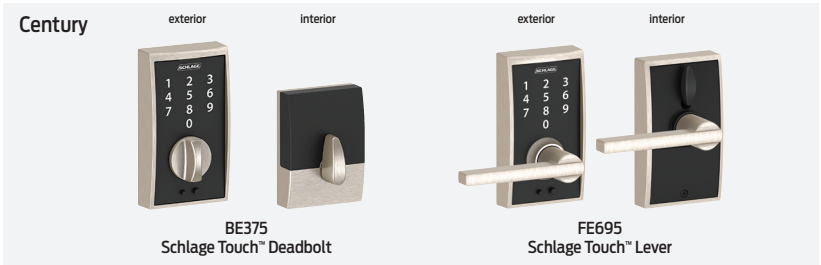

STYLISH WITHOUT SACRIFICING STRENGTH

- Available in a variety of styles and finishes to complement your home
- Sleek lever options coordinate with interior hardware

CHOOSE YOUR OWN ACCESS CODES

- Create and delete codes for visiting friends and family
- Memory for 19 access codes

EASY INSTALLATION

- Installs in minutes with a screwdriver - no wiring needed
- Hassle-free fit on standard doors

Available Finishes

619
Satin Nickel

622
Matte Black

BE375
Century
(CEN)

FE695
Century x Latitude
(CEN) (LAT)

FE375
Schlage Touch
Handleset

FBE375
Schlage Touch
Combo

BE375 - SCHLAGE TOUCH™ DEADBOLT

Vis Pack #	Vis Pack UPC	Box Pack #	Description	Vis Pack List	Box Pack List
15417	061045154172	•	BE375 Schlage Touch Deadbolt, Century, Satin Nickel	\$351.00	•
148379	061045148409	•	BE375 Schlage Touch Deadbolt, Century, Matte Black	\$351.00	•