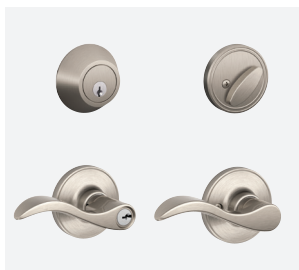

JWC60
Combo Pack