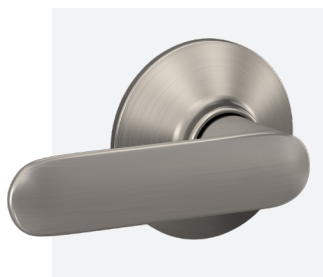

Davlin Lever