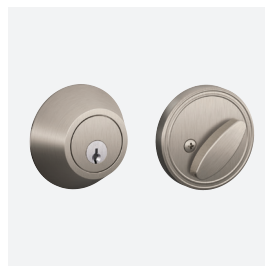

JW60
Single Cylinder Deadbolt

SCHLAGE J SERIES (BOX PACK) / DEXTER BY SCHLAGE (VIS PACK)

JH60 - COMPLETE HANDLESSET

Vis Pack #	Vis Pack UPC	Box Pack #	Description	Vis Pack List	Box Pack List
BARCELONA					
11596	061045115968	•	Handleset, Barcelona/Corona Knob, Bright Brass	$223.00	•
11679	061045116798	•	Handleset, Barcelona/Corona Knob, Satin Stainless Steel	$223.00	•
12524	061045125240	•	Handleset, Barcelona/Solstice Lever, Satin Nickel	$242.00	•
PARIS					
11936	061045119362	•	Handleset, Paris/Seville Lever, Satin Nickel	$237.00	•
12025	061045120252	•	Handleset, Paris/Seville Lever, Aged Bronze	$237.00	•
SUTTON					
159020	061045159092	•	Handleset, Sutton x Solstice Lever, Satin Nickel	$273.00	•
167249	061045 167370	•	Handleset, Sutton/Solstice x Collins, Satin Nickel	$282.00	•
167250	061045 167516	•	Handleset, Sutton/Solstice x Collins, Matte Black	$282.00	•
JWC60 - COMBO PACK					
CORONA					
11598	061045115982	•	Combo Pack, Corona, Bright Brass	$99.00	•
11681	061045116811	•	Combo Pack, Corona, Satin Stainless Steel	$99.00	•
STRATUS					
11718	061045117184	•	Combo Pack, Stratus, Satin Nickel	$99.00	•
11846	061045118464	•	Combo Pack, Stratus, Aged Bronze	$99.00	•
SEVILLE					
11935	061045119355	•	Combo Pack, Seville, Satin Nickel	$126.00	•
SOLSTICE					
11348	061045113483	•	Combo Pack, Solstice, Satin Nickel	$126.00	•