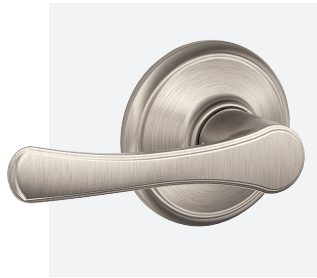

Avila Lever

STANDARD LEVERS & KNOBS

Vis Pack #	Vis Pack UPC	Box Pack #	Description	Vis Pack List	Box Pack List
ACCENT					
138902	061045138936	.	Passage Lever, Accent, Satin Brass	$78.00	.
138903	061045138943	.	Privacy Lever, Accent, Satin Brass	$81.00	.
138904	061045138950	.	Keyed Lever, Accent, Satin Brass	$140.00	.
47387	061045473877	40386	Passage Lever, Accent, Satin Nickel	$78.00	$71.00
47390	061045473907	43607	Privacy Lever, Accent, Satin Nickel	$81.00	$74.00
79921	061045799212	.	Keyed Lever, Accent, Satin Nickel	$140.00	.
99451	061045994518	99941	Dummy Lever, Accent, Satin Nickel (LH)	$44.00	$37.00
99452	061045994525	99942	Dummy Lever, Accent, Satin Nickel (RH)	$44.00	$37.00
47388	061045473884	47553	Passage Lever, Accent, Antique Pewter	$78.00	$71.00
47391	061045473914	17685	Privacy Lever, Accent, Antique Pewter	$81.00	$74.00
79928	061045799281	.	Keyed Lever, Accent, Antique Pewter	$140.00	.
99274	061045992743	99323	Dummy Lever, Accent, Antique Pewter (LH)	$44.00	$37.00
99275	061045992750	99324	Dummy Lever, Accent, Antique Pewter (RH)	$44.00	$37.00
23708	061045237080	46771	Passage Lever, Accent, Matte Black	$78.00	$71.00
23818	061045238186	46773	Privacy Lever, Accent, Matte Black	$81.00	$74.00
156485	061045156497	.	Keyed Lever, Accent, Matte Black	$140.00	.
.	.	46777	Dummy Lever, Accent, Matte Black (LH)	.	$37.00
.	.	46784	Dummy Lever, Accent, Matte Black (RH)	.	$37.00
49858	061045498580	49296	Passage Lever, Accent, Aged Bronze	$78.00	$71.00
49859	061045498597	49297	Privacy Lever, Accent, Aged Bronze	$81.00	$74.00
79926	061045799267	.	Keyed Lever, Accent, Aged Bronze	$140.00	.
89132	061045891329	29306	Dummy Lever, Accent, Aged Bronze (LH)	$44.00	$37.00
89133	061045891336	29343	Dummy Lever, Accent, Aged Bronze (RH)	$44.00	$37.00

AVILA

167271	061045167615	.	Passage Lever, Avila, Satin Nickel	$64.00	.
167272	061045167639	.	Privacy Lever, Avila, Satin Nickel	$68.00	.
167273	061045167677	.	Keyed Lever, Avila, Satin Nickel	$99.00	.
167274	061045167721	.	Dummy Trim, Avila, Satin Nickel	$36.00	.