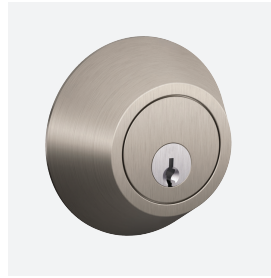

Single Cylinder Deadbolt

Vis Pack #	Vis Pack UPC	Box Pack #	Description	Vis Pack List	Box Pack List
CORONA					
11568	061045115685	.	Passage Knob, Corona, Bright Brass	$39.00	.
11584	061045115845	.	Privacy Knob, Corona, Bright Brass	$44.00	.
74240	061045742409	.	Keyed Knob, Corona, Bright Brass	$54.00	.
11633	061045116330	.	Passage Knob, Corona, Satin Stainless Steel	$39.00	.
11671	061045116712	.	Privacy Knob, Corona, Satin Stainless Steel	$44.00	.
75673	061045 756734	.	Keyed Knob, Corona, Satin Stainless Steel	$54.00	.
STRATUS					
18209	061045182090	71093	Passage Knob, Stratus, Satin Nickel	$39.00	$34.00
17991	061045179915	71091	Privacy Knob, Stratus, Satin Nickel	$44.00	$39.00
18342	061045183424	.	Keyed Knob, Stratus, Satin Nickel	$54.00	.
.	.	71094	Dummy Knob, Stratus, Satin Nickel	.	$18.00
11722	061045117221	.	Passage Knob, Stratus, Aged Bronze	$39.00	.
11801	061045118013	.	Privacy Knob, Stratus, Aged Bronze	$44.00	.
11827	061045118273	.	Keyed Knob, Stratus, Aged Bronze	$54.00	.
190208	061045190200	.	Passage Knob, Stratus, Matte Black	$39.00	.
190209	061045190217	.	Privacy Knob, Stratus, Matte Black	$44.00	.
190210	061045190224	.	Keyed Knob Stratus, Matte Black	$54.00	.
JW60 - DEADBOLT					
12341	061045123413	.	Single Cylinder Deadbolt, Bright Brass	$50.00	.
12343	061045123437	11338	Single Cylinder Deadbolt, Satin Nickel	$50.00	$45.00
12355	061045123550	.	Single Cylinder Deadbolt, Satin Stainless Steel	$50.00	.
12377	061045123772	.	Single Cylinder Deadbolt, Aged Bronze	$50.00	.
190217	061045190286	163168	Single Cylinder Deadbolt, Matte Black	$50.00	$45.00
167247	061045 167257	161529	Single Cylinder Deadbolt, Satin Nickel x Collins	$62.00	$57.00
167248	061045 167295	161530	Single Cylinder Deadbolt, Matte Black x Collins	$62.00	$57.00