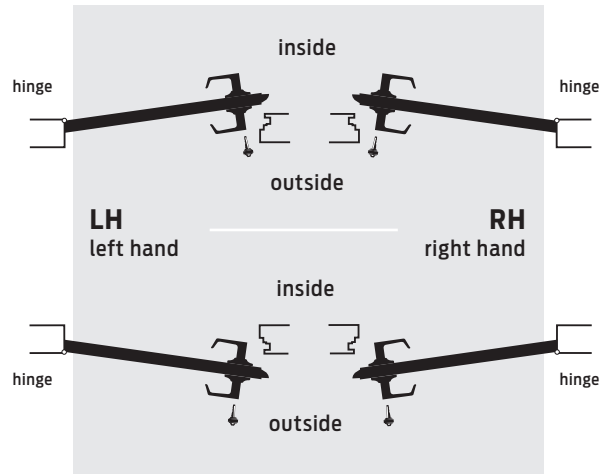

PRODUCT KNOWLEDGE

DOOR HANDING

Handing of all doors is determined from the exterior of the room's entrance.

- If the hinge is on the left side of the door, the door is “left hand” (LH)
- If the hinge is on the right side of the door, the door is “right hand” (RH)
- To order a handed product, please specify (LH) or (RH)
- To order a handleset, handing is still determined from the exterior of the door. We will use that information to determine the handing for the inside of the door.