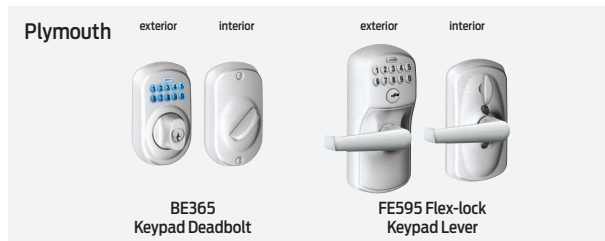

Quality

- Metal construction adds strength, security and long life
- Wear-resistant silicone coated keypad so numbers won't wear off

Convenience

- Fits standard 2 1/8" door prep only
- Mechanical key override provided and can easily be keyed to other locks in home
- Pre-programmed with 2 user codes
- 9-volt alkaline battery included and 3 year average battery life
- Flex-lock (FE595): adjust inside thumb turn to keep door locked or unlocked
- Pair the keypad deadbolt (BE365) with FE285 bottom half of handleset to make a complete handleset

Electronic Keypad Lever

- Wine cellars and home office doors are great indoor applications

Available Finishes

505
Bright Brass

619
Satin Nickel

620 Antique
Pewter/Nickel

622
Matte Black

626
Satin Chrome

716
Aged Bronze

FE365
Keypad Handleset

BE365
Keypad
Deadbolt

FE595
Keypad Lever

FBE365
Keypad Combo Pack

FE365 - KEYPAD HANDLESET

Vis Pack #	Vis Pack UPC	Box Pack #	Description	Vis Pack List	Box Pack List
209013	061045209018	•	Keypad Handleset, Greenwich/Plymouth x Latitude Lever, Matte Black	\$624.00	•
90163	061045901639	•	Keypad Handleset, Camelot/Accent Lever, Satin Nickel	\$624.00	•
02704	061045027049	•	Keypad Handleset, Camelot/Accent Lever, Antique Pewter	\$624.00	•
90164	061045901646	•	Keypad Handleset, Camelot/Accent Lever, Aged Bronze	\$624.00	•