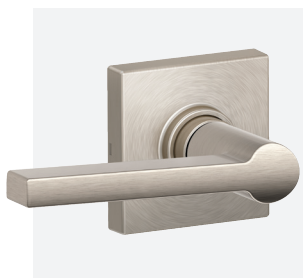

HANDLESETS, KNOBS/LEVERS & DEADBOLTS

Solstice Lever