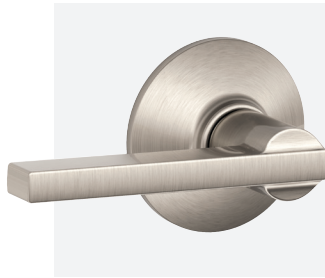

Latitude Lever

Vis Pack #	Vis Pack UPC	Box Pack #	Description	Vis Pack List	Box Pack List

ELAN

.	.	19232	Passage Lever, Elan, Satin Chrome	.	$73.00
.	.	17712	Privacy Lever, Elan, Satin Chrome	.	$78.00
.	.	94061	Dummy Lever, Elan, Satin Chrome	.	$39.00

LATITUDE

02063	061045020637	00168	Passage Lever, Latitude, Satin Nickel	$78.00	$71.00
02064	061045020644	00169	Privacy Lever, Latitude, Satin Nickel	$80.00	$74.00
59301	061045593018	.	Keyed Lever, Latitude, Satin Nickel	$140.00	.
02065	061045020651	00167	Dummy Lever, Latitude, Satin Nickel	$44.00	$37.00
19189	061045191894	16071	Passage Lever, Latitude, Matte Black	$78.00	$71.00
19799	061045197995	16137	Privacy Lever, Latitude, Matte Black	$81.00	$74.00
19294	061045192945	.	Keyed Lever, Latitude, Matte Black	$140.00	.
167770	061045167950	16139	Dummy Lever, Latitude, Matte Black	$44.00	$37.00
.	.	00173	Passage Lever, Latitude, Satin Chrome	.	$71.00
.	.	00174	Privacy Lever, Latitude, Satin Chrome	.	$74.00
.	.	00172	Dummy Lever, Latitude, Satin Chrome	.	$37.00
.	.	00178	Passage Lever, Latitude, Aged Bronze	.	$71.00
.	.	00179	Privacy Lever, Latitude, Aged Bronze	.	$74.00
.	.	00177	Dummy Lever, Latitude, Aged Bronze	.	$37.00