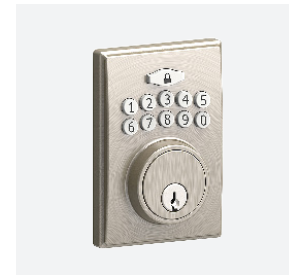

Available Finishes

619
Satin Nickel

622
Matte Black

JDE265
Keypad Combo Pack

JE265
Keypad Deadbolt

Vis Pack #	Vis Pack UPC	Box Pack #	Description	Vis Pack List	Box Pack List
Electronic Deadbolt					
199337	061045199357	•	Electronic Deadbolt, Sutton, Satin Nickel	\$221.00	•
199338	061045199364	•	Electronic Deadbolt, Sutton, Matte Black	\$221.00	•
Electronic Deadbolt Combo					
173663	061045173777	•	Electronic Deadbolt with Passage Lever, Seville, Satin Nickel	\$278.00	•
199335	061045199333	•	Electronic Deadbolt with Passage Lever, Sutton x Solstice/Collins Lever, Satin Nickel	\$290.00	•
199336	061045199340	•	Electronic Deadbolt with Passage Lever, Sutton x Solstice/Collins Lever, Matte Black	\$290.00	•

Proven quality & durability

- Security rated for residential use
- Schlage keyway standard
- Limited lifetime mechanical and 5-year finish warranties*
- Reversible levers
- Deadbolt fits standard 2 1/8" door prep only
- Installs in minutes with a screwdriver
- Grade 3 Standard Residential Security Rating