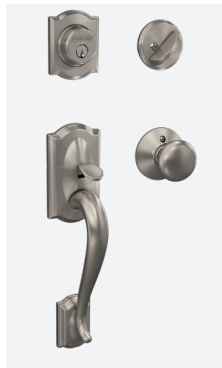

F60
Complete Handleset

F60 - COMPLETE HANDLESSET WITH DEADBOLT

Vis Pack #	Vis Pack UPC	Box Pack #	Description	Vis Pack List	Box Pack List

ADDISON

00388	061045003883	•	Handleset, Addison/Accent Lever, Satin Nickel	$408.00	•
00389	061045003890	•	Handleset, Addison/Accent Lever, Aged Bronze	$408.00	•
144096	061045144098	•	Handleset, Addison/Accent Lever, Matte Black	$408.00	•
156824	061045156916	•	Handleset, Addison/Plymouth Knob, Matte Black	$379.00	•

CAMELOT

138905	061045138967	•	Handleset, Camelot/Accent Lever, Satin Brass	$401.00	•
00395	061045003951	•	Handleset, Camelot/Georgian Knob, Satin Nickel	$372.00	•
00397	061045003975	•	Handleset, Camelot/Accent Lever, Satin Nickel	$401.00	•
00398	061045003982	•	Handleset, Camelot/Georgian Knob, Antique Pewter	$372.00	•
00400	061045004002	•	Handleset, Camelot/Georgian Knob, Aged Bronze	$372.00	•
00401	061045004019	•	Handleset, Camelot/Accent Lever, Aged Bronze	$401.00	•

CENTURY

156828	061045157098	•	Handleset, Century/Bowery Knob, Satin Nickel	$380.00	•
02347	061045023478	•	Handleset, Century/Latitude Lever, Satin Nickel	$401.00	•
138906	061045138981	•	Handleset, Century/Bowery Knob x Greyson, Matte Black	$389.00	•
156832	061045157180	•	Handleset, Century/Broadway Lever, Matte Black	$401.00	•
14391	061045143916	•	Handleset, Century/Manhattan, Satin Chrome	$401.00	•

GREENWICH

169567	061045169596	•	Handleset, Greenwich/Avila Lever, Satin Nickel	$408.00	•
11333	61045113339	•	Handleset, Greenwich/Broadway Lever, Satin Nickel	$408.00	•
19838	061045198381	•	Handleset, Greenwich/Latitude Lever, Matte Black	$408.00	•