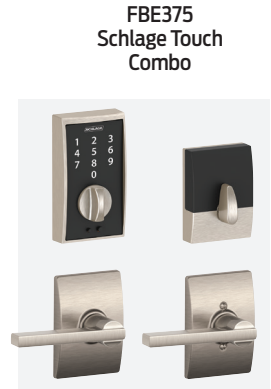

EASY INSTALLATION

- Installs in minutes with a screwdriver - no wiring needed
- Hassle-free fit on standard doors

Available Finishes

619
Satin Nickel

622
Matte Black

BE375
Century
(CEN)

FE695
Century x Latitude
(CEN) (LAT)

FE375
Schlage Touch
Handleset

FBE375
Schlage Touch
Combo

BE375 - SCHLAGE TOUCH™ DEADBOLT

Vis Pack #	Vis Pack UPC	Box Pack #	Description	Vis Pack List	Box Pack List
15417	061045154172	•	BE375 Schlage Touch Deadbolt, Century, Satin Nickel	\$351.00	•
148379	061045148409	•	BE375 Schlage Touch Deadbolt, Century, Matte Black	\$351.00	•

FE695 - SCHLAGE TOUCH™ LEVER

15438	061045154387	•	FE695 Schlage Touch Lock, Century x Latitude Lever, Satin Nickel	\$377.00	•
148380	061045148430	•	FE695 Schlage Touch Lock, Century x Latitude Lever, Matte Black	\$377.00	•