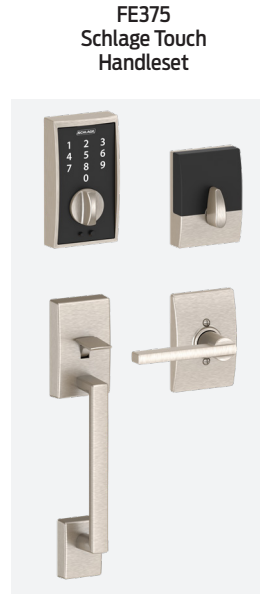

EASY INSTALLATION

- Installs in minutes with a screwdriver - no wiring needed
- Hassle-free fit on standard doors

Available Finishes

619
Satin Nickel

622
Matte Black

BE375
Century
(CEN)

FE695
Century x Latitude
(CEN) (LAT)

FE375
Schlage Touch
Handleset

FBE375
Schlage Touch
Combo

BE375 - SCHLAGE TOUCH™ DEADBOLT

Vis Pack #	Vis Pack UPC	Box Pack #	Description	Vis Pack List	Box Pack List
15417	061045154172	•	BE375 Schlage Touch Deadbolt, Century, Satin Nickel	\$351.00	•
148379	061045148409	•	BE375 Schlage Touch Deadbolt, Century, Matte Black	\$351.00	•

FE695 - SCHLAGE TOUCH™ LEVER

15438	061045154387	•	FE695 Schlage Touch Lock, Century x Latitude Lever, Satin Nickel	\$377.00	•
148380	061045148430	•	FE695 Schlage Touch Lock, Century x Latitude Lever, Matte Black	\$377.00	•