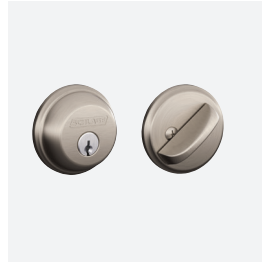

B60
Single Cylinder Deadbolt

B60 - DEADBOLT DECORATIVE TRIM

Vis Pack #	Vis Pack UPC	Box Pack #	Description	Vis Pack List	Box Pack List
15227	061045152277	.	Single Cylinder Deadbolt, Addison, Satin Nickel	$107.00	.
15228	061045152284	.	Single Cylinder Deadbolt, Addison, Aged Bronze	$107.00	.
15208	061045152086	.	Single Cylinder Deadbolt, Century, Satin Nickel	$107.00	.
162035	061045162184	.	Single Cylinder Deadbolt, Collins Satin Nickel	$107.00	.
162036	061045162221	.	Single Cylinder Deadbolt, Collins Matte Black	$107.00	.
177978	061045178734	.	Single Cylinder Deadbolt, Collins Satin Brass	$107.00	.
.	.	216193	Single Cylinder Deadbolt, Remsen, Satin Brass	.	$103.00
.	.	216194	Single Cylinder Deadbolt, Remsen, Satin Nickel	.	$103.00
.	.	216195	Single Cylinder Deadbolt, Remsen, Matte Black	.	$103.00

B60 - DEADBOLT STANDARD TRIM

Vis Pack #	Vis Pack UPC	Box Pack #	Description	Vis Pack List	Box Pack List
00427	061045004279	.	Single Cylinder Deadbolt, Bright Brass KA4	$88.00	.
00429	061045004293	09866	Single Cylinder Deadbolt, Satin Nickel KA4	$88.00	$81.00
.	.	09867	Single Cylinder Deadbolt, Satin Nickel KD	.	$81.00
00430	061045004309	.	Single Cylinder Deadbolt, Antique Pewter KA4	$88.00	.
23132	061045231323	9872	Single Cylinder Deadbolt, Matte Black KA4	$88.00	$81.00
.	.	28050	Single Cylinder Deadbolt, Matte Black KD	.	$81.00
00431	061045004316	.	Single Cylinder Deadbolt, Satin Chrome KA4	$88.00	.
.	.	09877	Single Cylinder Deadbolt, Satin Chrome KD	.	$81.00
00432	061045004323	.	Single Cylinder Deadbolt, Aged Bronze KA4	$88.00	.
.	.	09879	Single Cylinder Deadbolt, Aged Bronze KD	.	$81.00
177979	061045178734	.	Single Cylinder Deadbolt, Satin Brass KA-4	$88.00	.