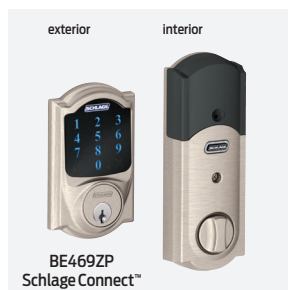

SCHLAGE CONNECT™ DEADBOLTS

Keyless. And more.

Schlage Connect™ locks use Z-Wave Plus™, a wireless technology that makes your house smarter, safer, and far more convenient. When these locks are paired with a compatible Z-Wave home automation system, homeowners can remotely control, manage, and monitor access to their home*.

*Home automation features are dependent upon the system provider. Z-Wave Plus™ is a registered trademark of Zensys Inc, and/or its subsidiaries.

Available Finishes

Schlage Connect™ locks feature built-in alarm, keyless entry and Z-Wave Plus™ compatibility, what's on your doors is now as advanced as what's inside them.

Security

- Highest Residential Security Rating AAA, Commercial Grade 1
- Designed for strength and durability, tested beyond 250,000 uses
- Strong, tapered motorized deadbolt provides easy locking for slightly out of alignment strike plates
- Built-in Alarm Technology: Customize the alarm settings to fit your security needs with three modes — Activity Alert, Tamper Alert & Forced Entry Alert. Alarm sounds after 4 incorrect codes entered and lock disables for 30 seconds.
- 30 user code capacity

Quality

- Fingerprint-resistant Touchscreen
- Lifetime Mechanical and Finish warranties with a three-year electronics warranty
- Attractive low profile design won't interfere with storm doors
- Outside lock body operates -35°C to 65°C; inside lock body operates -10°C to 49°C

Convenience

- No wiring needed — all you need is a screwdriver
- Matching lower handleset grips available (FE285)
- Low battery warning notifies you when critical level reached
- Mechanical key override provided and can easily be keyed to other locks in the home
- Fits standard 2 1/8" or 1 1/2" deadbolt prep. No other holes required

Camelot