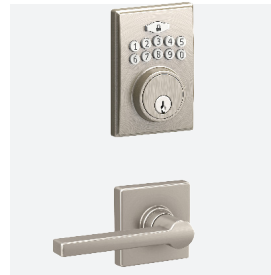

JDE265
Keypad Combo Pack