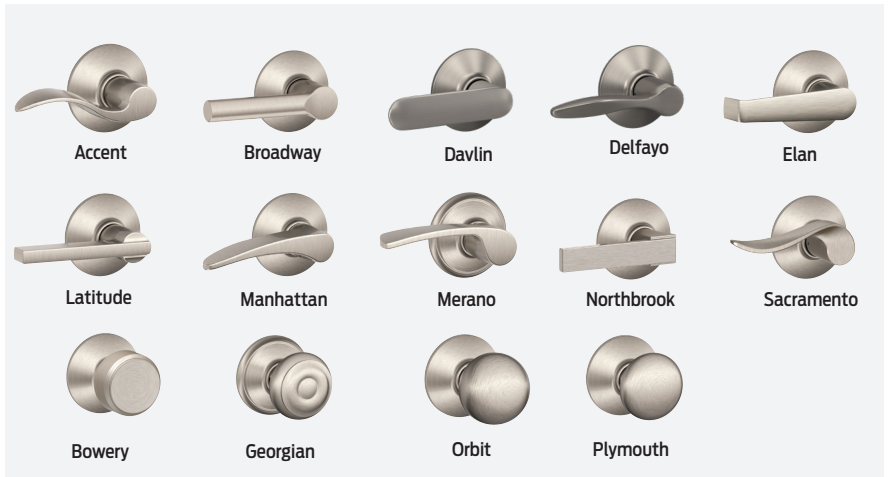

Security

- AAA Grade 2 Higher Residential Security Rating
- Highest residential security for a lever product

Quality

- Limited lifetime finish and mechanical guarantee
- Aged Bronze (716) is a stable bronze finish with relieved bronze highlights for a weathered look right out of the box.

Convenience

- Guaranteed to fit on existing, standard pre-drilled doors
- Installs with a screwdriver
- Reversible levers available

Levers & Knobs

- Easy to install with three main components
- Available in passage, privacy, keyed and dummy functions

Our new Safe and Easy Exit keyed entry lock allows you to safely and conveniently leave your home without unlocking your door; and automatically unlocks, allowing you easy re-entry. For more details, visit schlage.ca