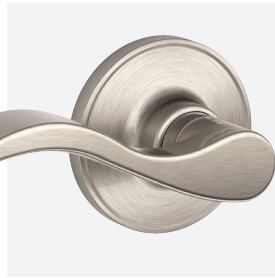

Seville Lever

Vis Pack #	Vis Pack UPC	Box Pack #	Description	Vis Pack List	Box Pack List

DOVER

11906	061045119065	.	Passage Lever, Dover, Satin Stainless Steel	$56.00	.
11925	061045119256	.	Privacy Lever, Dover, Satin Stainless Steel	$62.00	.
15049	061045150495	.	Keyed Lever, Dover, Satin Stainless Steel	$84.00	.
.	.	163824	Passage Lever, Dover, Satin Nickel	.	$51.00
.	.	163825	Privacy Lever, Dover, Satin Nickel	.	$57.00
.	.	169556	Dummy Lever, Dover, Satin Nickel	.	$28.00

SEVILLE

18114	061045181147	15803	Passage Lever, Seville, Satin Nickel	$56.00	$51.00
17976	061045179762	16072	Privacy Lever, Seville, Satin Nickel	$62.00	$57.00
18303	061045183035	.	Keyed Lever, Seville, Satin Nickel	$84.00	.
.	.	16468	Dummy Lever, Seville, Satin Nickel (LH)	.	$28.00
.	.	16862	Dummy Lever, Seville, Satin Nickel (RH)	.	$28.00
18121	061045181215	76988	Passage Lever, Seville, Aged Bronze	$56.00	$51.00
04198	061045041984	96733	Privacy Lever, Seville, Aged Bronze	$62.00	$57.00
18308	061045183080	.	Keyed Lever, Seville, Aged Bronze	$84.00	.
.	.	96719	Dummy Lever, Seville, Aged Bronze (LH)	.	$28.00
.	.	96720	Dummy Lever, Seville, Aged Bronze (RH)	.	$28.00
190211	061045190248	.	Passage Lever, Seville, Matte Black	$56.00	.
190212	061045190255	.	Privacy Lever, Seville, Matte Black	$62.00	.
190213	061045190279	.	Keyed Lever, Seville, Matte Black	$84.00	.