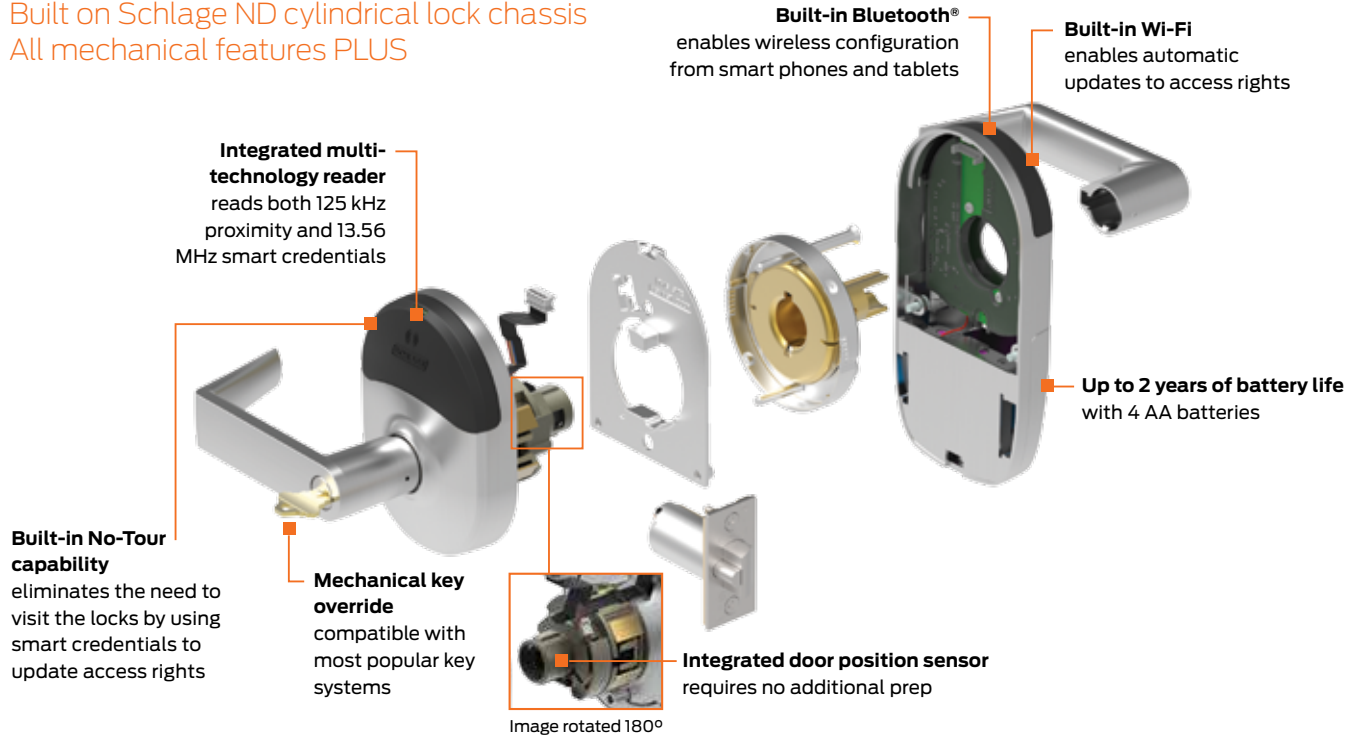

Note: images placed for visual reference; NDE and LE can be interchanged for most applications

## Schlage NDE Features

- Suites with Schlage ND Series mechanical and wired electrified options
- Fits standard 161L cylindrical prep
- Installs in minutes with just a Phillips screwdriver
- Weather-resistant design for perimeter applications
- Functions:
  - Storeroom function with Vandlgard®
- 3 popular lever styles
- 9 finishes
- Lever handing is field reversible in seconds, no tools required
- Certifications:
  - ANSI/BHMA A156.25 (Indoor/Outdoor)
  - ANSI/BHMA Grade 1
  - UL 10C (3-hour fire rated), UL294, FCC Part 15, ADA, RoHS, Industry Canada

# Schlage NDE wireless cylindrical lock

Built on Schlage ND cylindrical lock chassis

All mechanical features PLUS

## Schlage LE features

- Suites with Schlage L Series mechanical and wired electrified options
- Fits standard mortise prep
- Installs in minutes with just a Phillips screwdriver
- Weather resistant design for perimeter applications
- Chassis Type/Functions:
  - MS with LED Indicator for Storeroom
  - MB with Interior Push Button & LED for Privacy, Office, Apartment
  - MD with Deadbolt & LED for Privacy & Apartment
- 28 popular lever styles and 2 knobs
- 9 finishes
- Certifications:
  - ANSI/BHMA A156.25 (Indoor/Outdoor)
  - ANSI/BHMA A156.13 Grade 1
  - UL 10C (3-hour fire rated), UL294, ULC S319
  - FCC Part 15, IC RSS-210
  - ADA ICC ANSI A117.1
  - RoHS