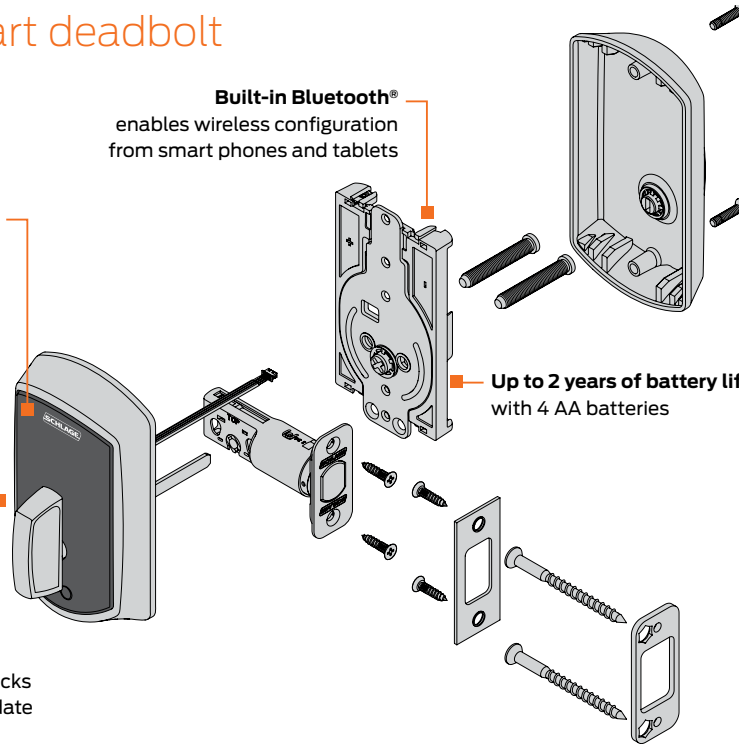

## Schlage Control™ features

- Options include Schlage Control™ Deadbolt and Interconnected lock
- Keyless, no cylinder design – bump and pick proof
- Fits standard door prep
- 13 lever designs
- 5 finish options
- Certifications:
  - 90-minute UL listed A 156.12 Grade 2 ANSI/BHMA certified

- Use MT20W wireless enrollment reader to enroll credentials for No-Tour solution

Deadbolt with Addison Trim

Deadbolt with Greenwich Trim

Interconnect Lock with Addison Trim

Interconnect Lock with Greenwich Trim

# Schlage Control™ smart deadbolt

Built on Schlage B deadbolt  
All mechanical features PLUS

**Integrated smart credential reader**  
reads 13.56 MHz smart credentials

**Built-in Bluetooth®**  
enables wireless configuration  
from smart phones and tablets

**Up to 2 years of battery life**  
with 4 AA batteries

**Built-in no-tour capability**  
eliminates the need to visit the locks  
by using smart credentials to update  
access rights