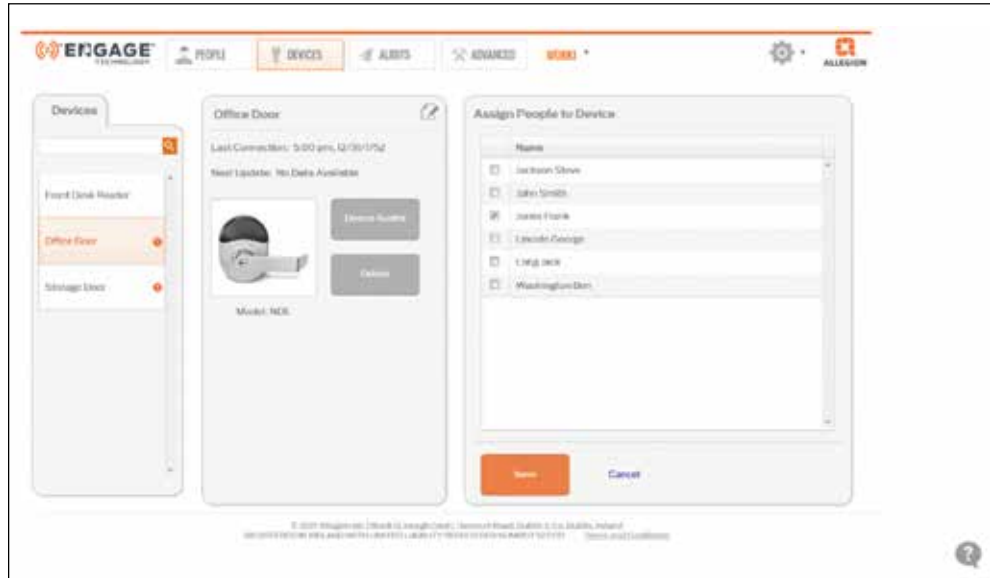

# ENGAGE™ cloud-based web and mobile apps

Easy, turn-key solution for multi-family, mixed-use, and commercial properties.

Capabilities	NDE and LE	Control™
Number of sites	One	One
Number of locks	Up to 100	Up to 100
Number of users	Up to 5,000 <sup>1</sup>	Up to 5,000 <sup>1</sup>
Number of audits (lock history & alerts)	Up to 100,000 <sup>2</sup>	Up to 100,000 <sup>2</sup>
Assign 24/7 access	Yes	Yes
<b>New!</b> Assign user schedules	Up to 16	Up to 16
<b>New!</b> Assign lock & unlock schedules	Up to 16	N/A
<b>New!</b> Assign holiday schedules	Up to 32	N/A

1. ENGAGE can manage up to 5,000 users. Each NDE and LE lock can manage up to 5,000 users and each Control lock can manage up to 500 users.

2. ENGAGE can hold up to 100,000 audits. Each NDE and LE lock can hold 2,000 and each Control lock can hold 1,000.

See ENGAGE web and mobile app datasheet for complete details.

ENGAGE™ web and mobile apps make it easy to manage users and locks, from anywhere

Example: assigning user access to a door with the ENGAGE web app