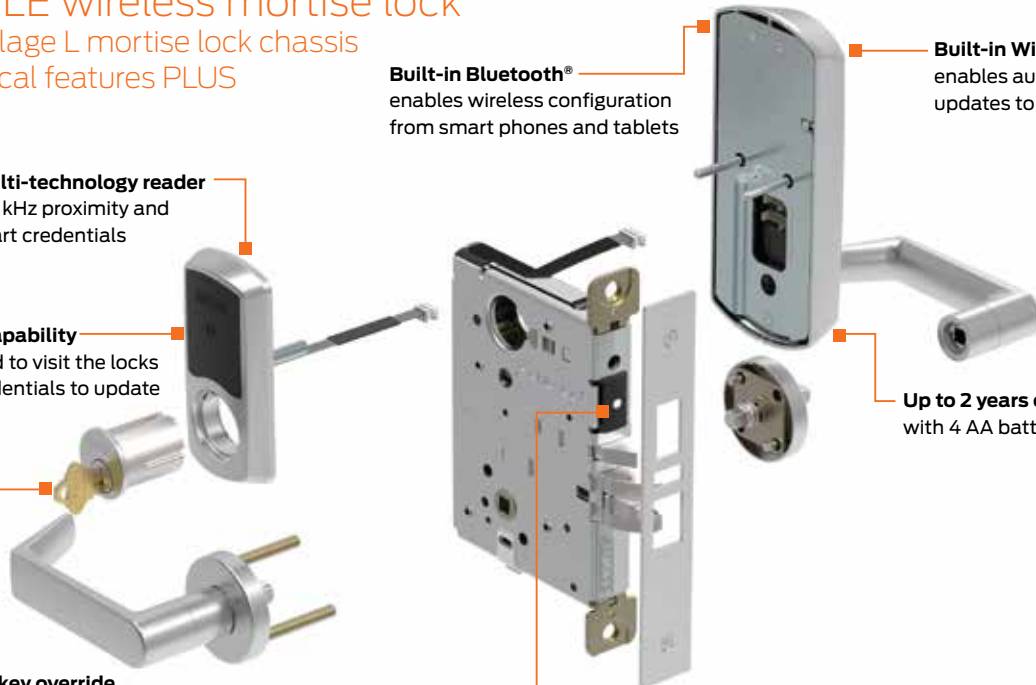

# Schlage LE wireless mortise lock

Built on Schlage L mortise lock chassis  
All mechanical features PLUS

**Integrated multi-technology reader**  
reads both 125 kHz proximity and  
13.56 MHz smart credentials

**Built-in No-Tour capability**  
eliminates the need to visit the locks  
by using smart credentials to update  
access rights

**Mechanical key override**  
compatible with most  
popular key systems

**Built-in Bluetooth®**  
enables wireless configuration  
from smart phones and tablets

**Built-in Wi-Fi**  
enables automatic  
updates to access rights

**Up to 2 years of battery life**  
with 4 AA batteries

**Integrated door position switch**  
requires no additional prep on MS  
and MB chassis options

## Schlage Control™ features

- Options include Schlage Control™ Deadbolt and Interconnected lock
- Keyless, no cylinder design – bump and pick proof
- Fits standard door prep
- 13 lever designs
- 5 finish options
- Certifications:
  - 90-minute UL listed A 156.12 Grade 2 ANSI/BHMA certified