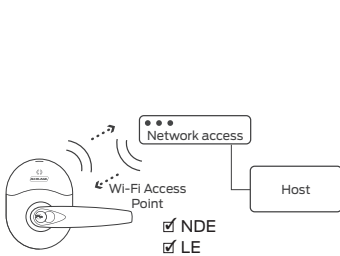

NDE and LE electronic features:

- Built-in Bluetooth® enables wireless set-up from smart phones and tablets
- Multi-technology reader compatible with most proximity and smart credentials including:
 - **Proximity 125 kHz:** 7410 Clamshell Card, 7510 ISO Card, 7610T Thin Keyfob
 - **Smart (MiFare®) 13.56 MHz:** 9420 Clamshell Card, 9520 ISO Card, 9651T Thin Keyfob
- Available status signals include door position, request-to-exit, battery status, and lock/unlock
- Up to 2 year battery life with 4 AA batteries

Flexible connectivity options; seamless integration with access control software alliance systems

- Supported architecture includes Wi-Fi, RS-485 and IP (PoE)
- Enable real-time networked communication with the ENGAGE™ Gateway and software from one of our access control alliances

Wi-Fi

Automatic updates, scheduled by the host

IP (PoE)

Real-time solution with ENGAGE™ Gateway

RS-485

Real-time solution with ENGAGE™ Gateway

For a complete list of our access control software alliances visit: us.allegion.com/alliances