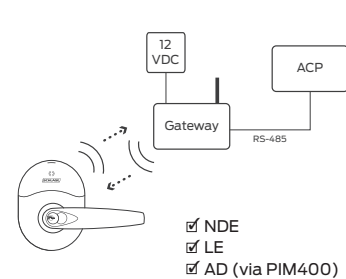

Flexible connectivity options; seamless integration with access control software alliance systems

- Supported architecture includes Wi-Fi, RS-485 and IP (PoE)
- Enable real-time networked communication with the ENGAGE™ Gateway and software from one of our access control alliances

Wi-Fi

Automatic updates, scheduled by the host

IP (PoE)

Real-time solution with ENGAGE™ Gateway

RS-485

Real-time solution with ENGAGE™ Gateway

For a complete list of our access control software alliances visit: us.allegion.com/alliances