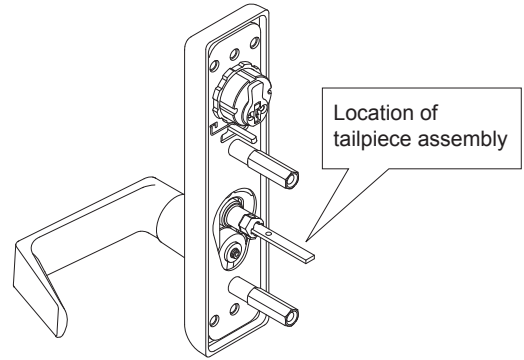

911K / 912L

FALCON®

23834765

Trim Tailpiece Assembly

Installation Instructions

19-R/V ONLY READ THIS FIRST

1 Choose Correct Tailpiece

The RHR version of this tailpiece type has a dimple between the 2 holes

2 Assemble Tailpiece

19-R

19-R-RHR

Cam Orientation

Cam Orientation

19-R-LHR

19-V

19-V-RHR