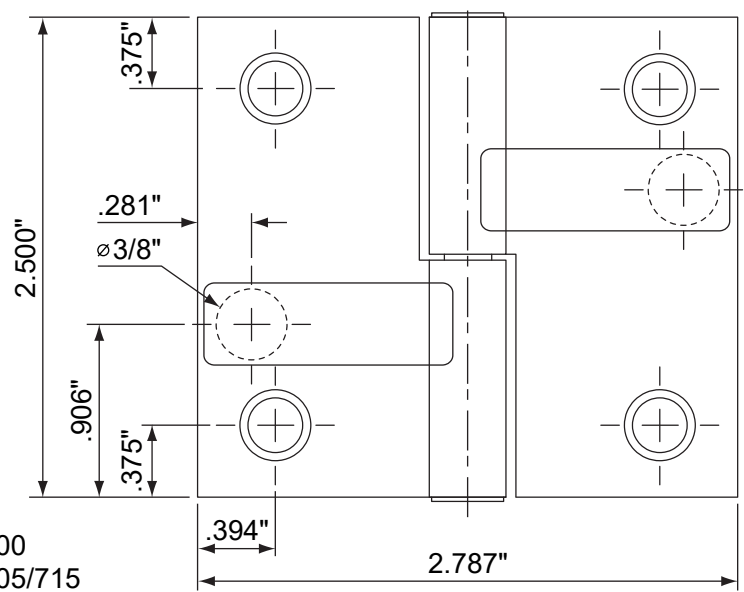

Hinge Size	"A" Length
83"	83.118"
85"	85.097"
95"	94.992"
120"	118.740"

If purchased before 4/3/25, refer to template 24285983

IVES

CONTINUOUS HINGE
WITH ELECTRIC HINGE 8 WIRE KIT
CUTOUT TEMPLATE

ALLEGION

© 2025 Allegion
48346092
Rev. 04/25-a

NOTE: DIMENSIONS IN () ARE IN MILLIMETERS

TEMPLATE NUMBER: 48346092_a