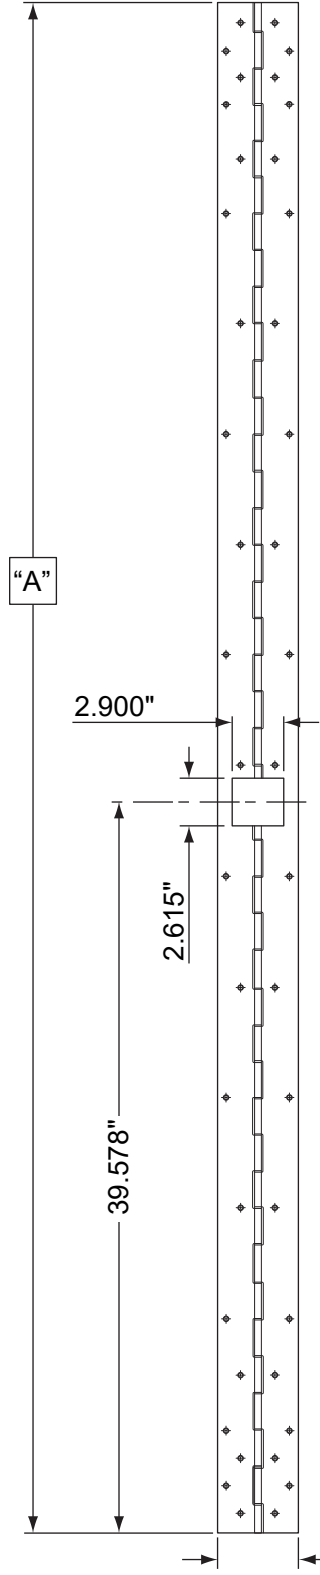

Hinge Size	"A" Length
83"	83.118"
85"	85.097"
95"	94.992"
120"	118.740"

If purchased before 4/3/25, refer to template 24285983

IVES

CONTINUOUS HINGE
WITH ELECTRIC HINGE 8 WIRE KIT
CUTOUT TEMPLATE

ALLEGION

© 2025 Allegion
48346092
Rev. 04/25-a

NOTE: DIMENSIONS IN () ARE IN MILLIMETERS

TEMPLATE NUMBER: 48346092_a