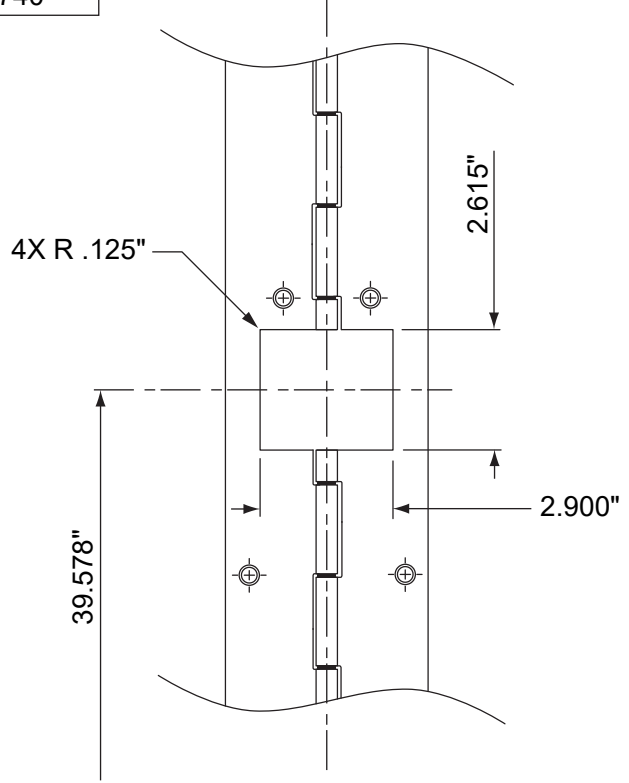

Hinge Size	"A" Length
83"	83.118"
85"	85.097"
95"	94.992"
120"	118.740"

If purchased before 4/3/25, refer to template 24285983

IVES

CONTINUOUS HINGE
WITH ELECTRIC HINGE 8 WIRE KIT
CUTOUT TEMPLATE

ALLEGION

© 2025 Allegion
48346092
Rev. 04/25-a

NOTE: DIMENSIONS IN () ARE IN MILLIMETERS

TEMPLATE NUMBER: 48346092_a