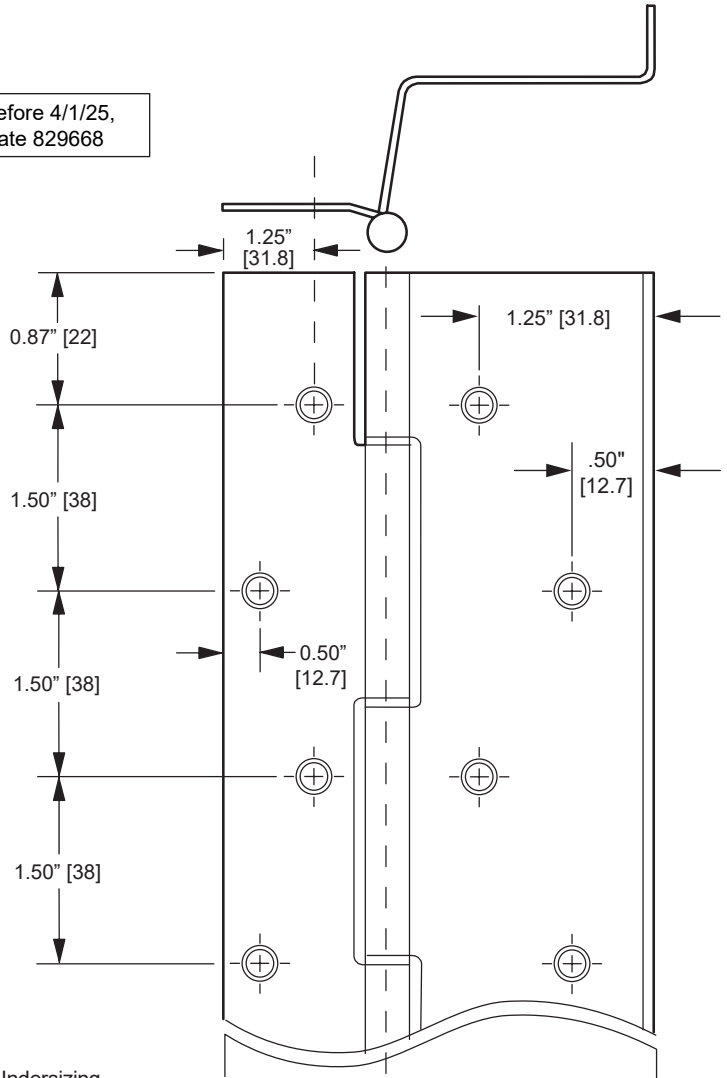

If purchased before 4/1/25,
refer to template 829668

Note: Total Door Undersizing
Single Square Edge Door – 3/8"
Single Bevel Edge Door – 13/32"

Pair of Doors, each leaf, Square Edge Door – 11/32"
Pair of Doors, each leaf, Bevel Edge Door – 3/8"

IVES 120" 711 Swing Clear
Continuous Hinge Template

© 2025 Allegion
48089436
Rev. 02/25-a

Note: Dimensions in [] are millimeters

Template Number **48089436(A)**