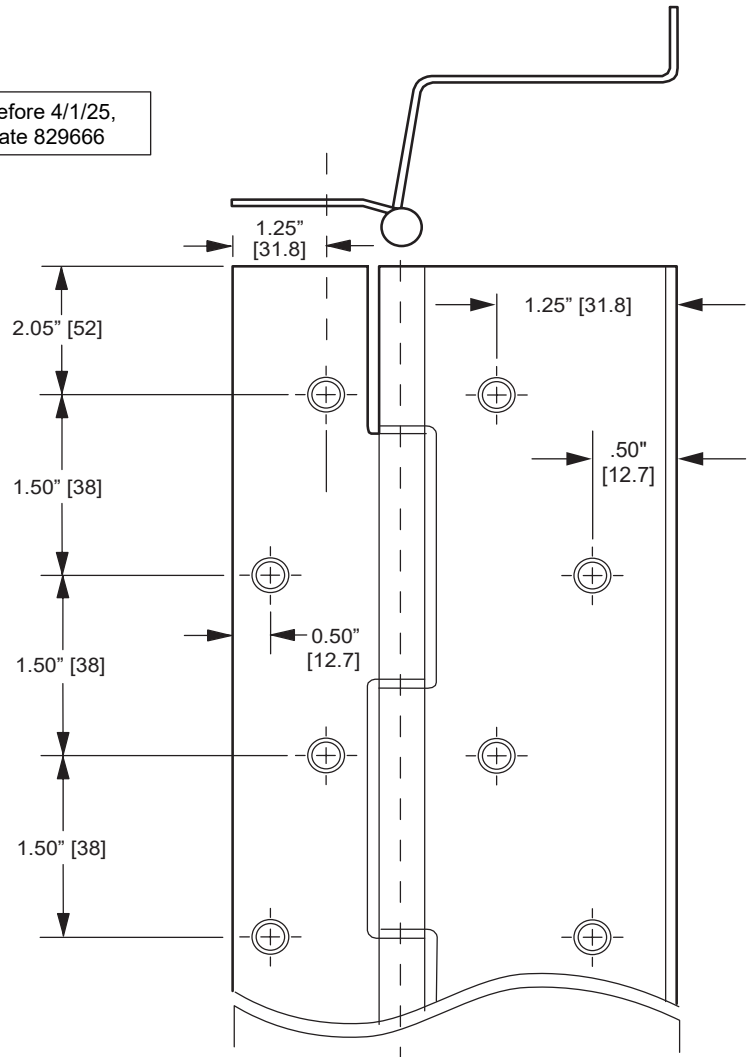

If purchased before 4/1/25,  
refer to template 829666

**Note: Total Door Undersizing**  
 Single Square Edge Door - 3/8"    Pair of Doors, each leaf, Square Edge Door - 11/32"  
 Single Bevel Edge Door - 13/32"    Pair of Doors, each leaf, Bevel Edge Door - 3/8"

**IVES** 85" 711 Swing Clear  
Continuous Hinge Template

**ALLEGION** © 2025 Allegion  
48089431  
Rev. 02/25-a

**Note:** Dimensions in [ ] are millimeters

**Template Number** 48089431(A)