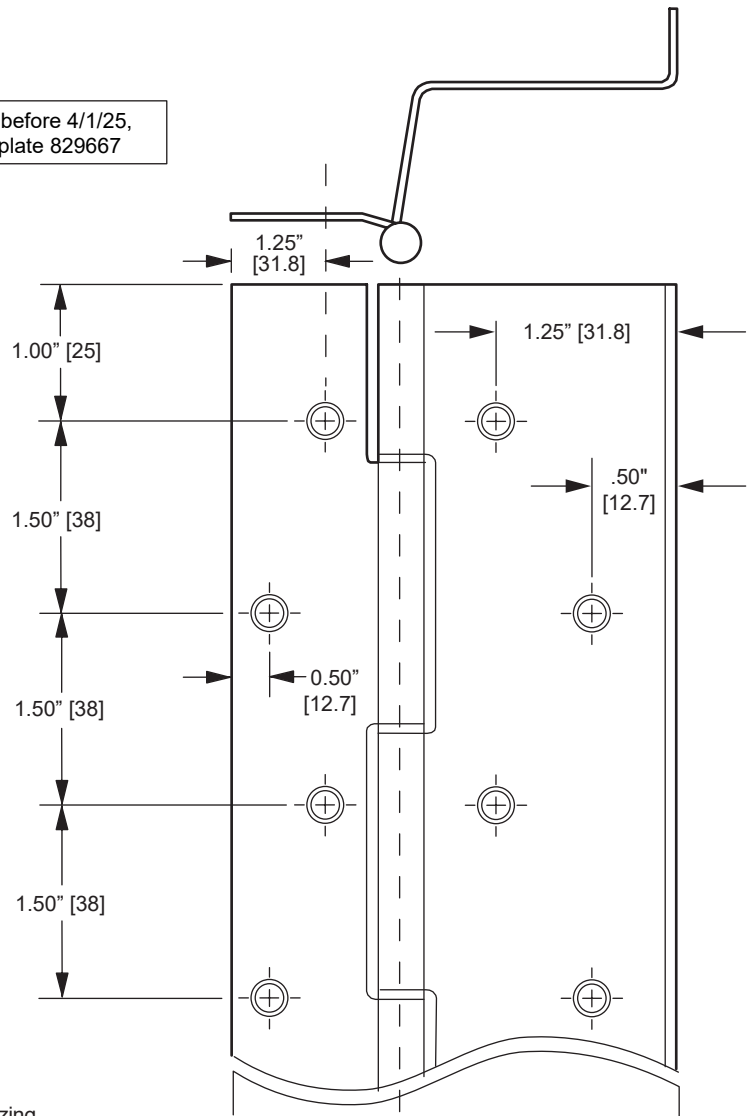

If purchased before 4/1/25,
refer to template 829667

Note: Total Door Undersizing
 Single Square Edge Door – 3/8"
 Single Bevel Edge Door – 13/32"

Pair of Doors, each leaf, Square Edge Door – 11/32"
 Pair of Doors, each leaf, Bevel Edge Door – 3/8"

IVES

95" 711 Swing Clear
 Continuous Hinge Template

ALLEGION

© 2025 Allegion
 48089435
 Rev. 02/25-a

Note: Dimensions in [] are millimeters

Template Number **48089435(A)**