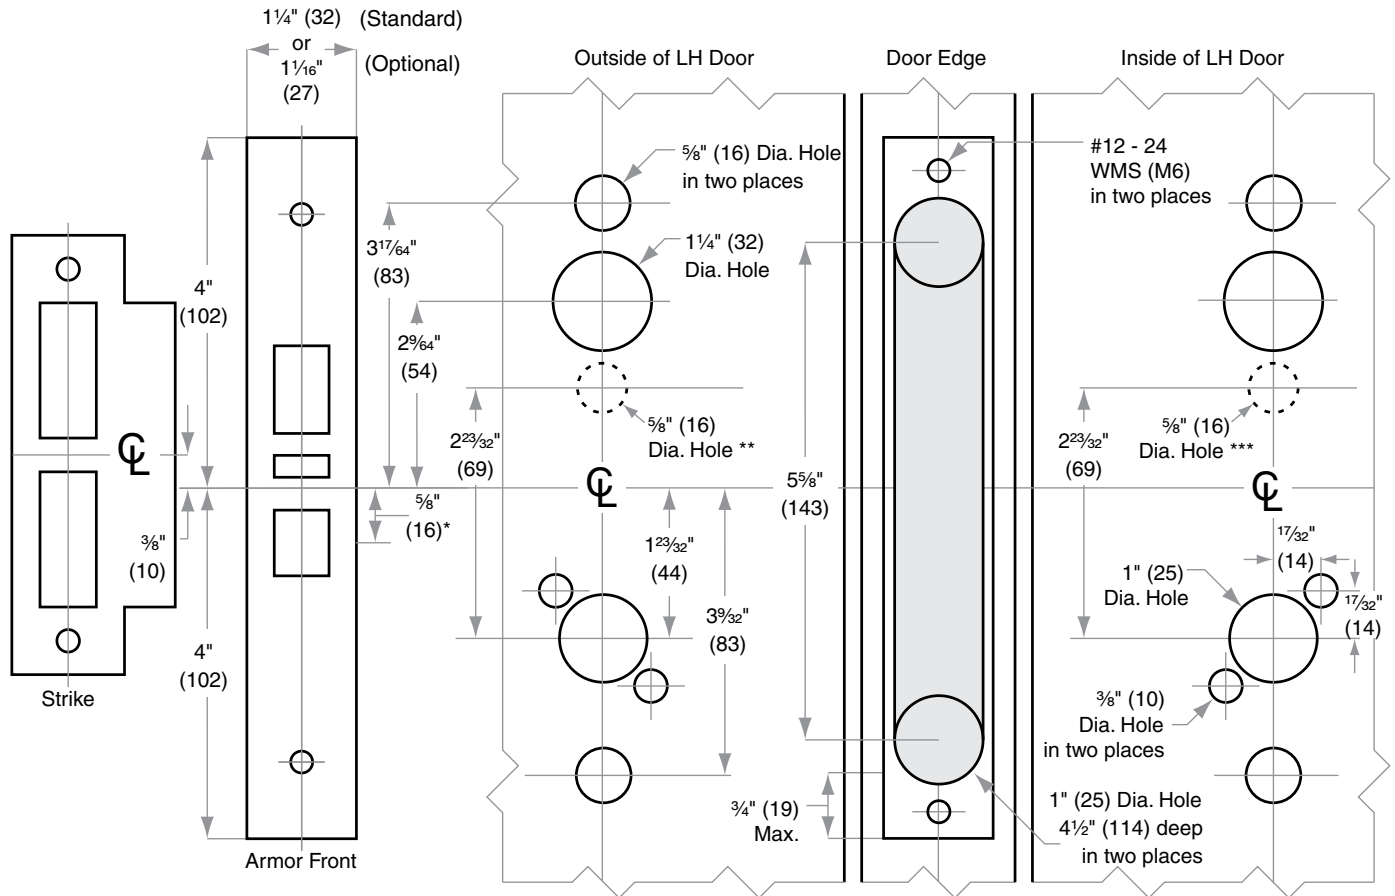

L/LV/LM/LMV-Series

Model L/LV9060, L9066, L/LV9071, L/LV9077, L/LV9082/EL/EU, L/LV9457, L/LV9458, L9466, L/LV9482

Door Type: Wood or composite, flat or beveled
Trim: Escutcheon

**For Case and Strike dimensions, see Template L1
Refer to Template L1 for information to prepare
the door for wire routing**

Left Hand (LH) Door Shown

- * Centerline of Armor Front to Centerline of Latch dimension
- ** Additional preparation for L283-721, L283-722, L283-723, L283-724
- *** Additional preparation for L283-711, L283-712, L283-713, L283-714

Dimensions shown in parentheses () are in millimeters.

© 2024 Allegion
L828 Rev. 06/24
www.allegion.com/us

DRAWING IS NOT TO SCALE!
Customer service: 877-671-7011

**We can help you find the correct guide for
your product and application!**