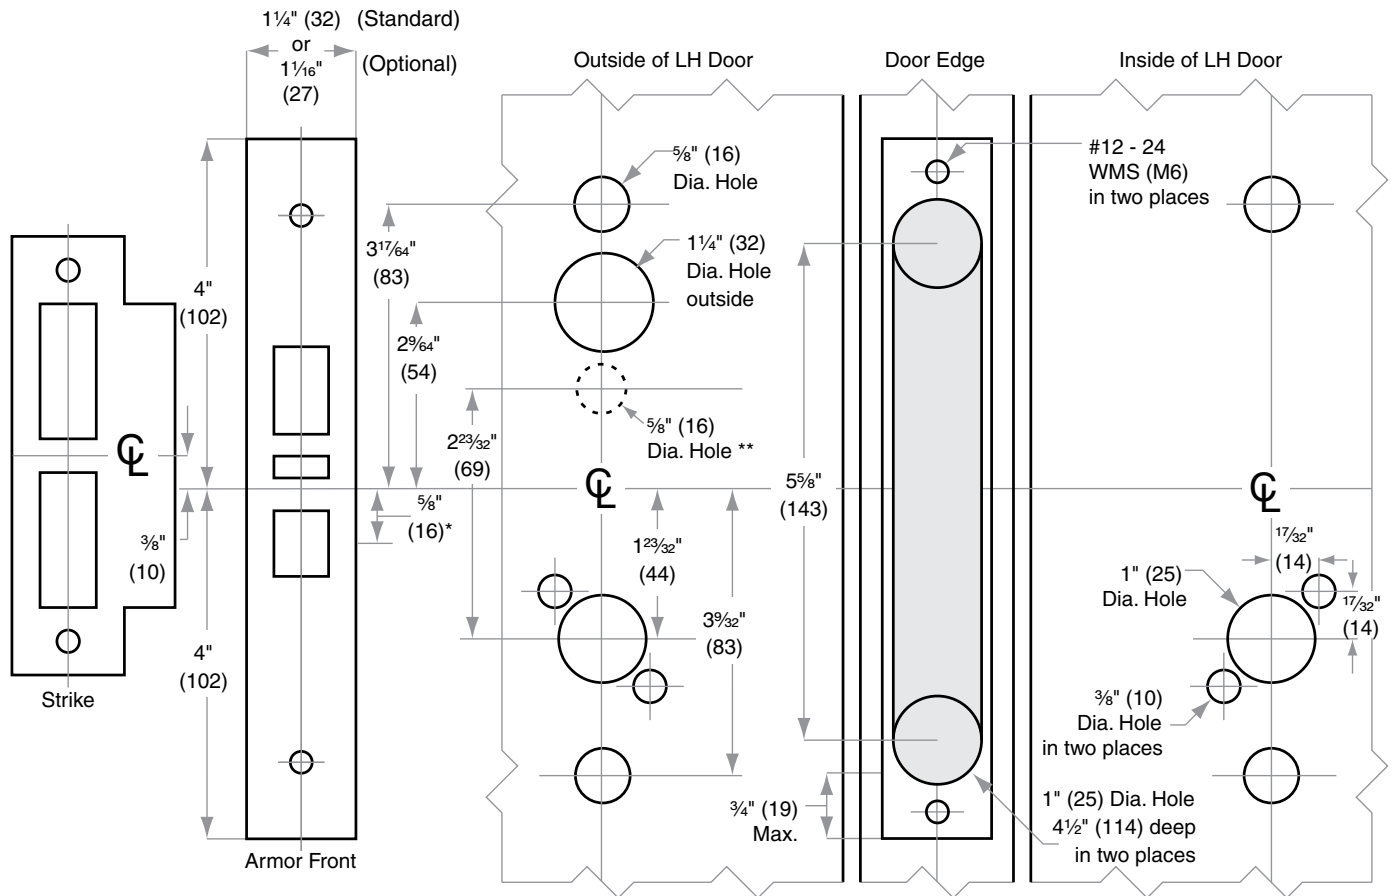

L/LV/LM/LMV-Series

Model L/LV9070, L/LV9076, L/LV9080, L9081, L/LV9080EL/EU, L9465

Door Type: Wood or composite, flat or beveled
Trim: Escutcheon

**For Case and Strike dimensions, see Template L1
Refer to Template L1 for information to prepare
the door for wire routing**

Left Hand (LH) Door Shown

* Centerline of Armor Front to Centerline of Latch dimension
 ** Additional preparation for L283-721, L283-722, L283-723, L283-724

Dimensions shown in parentheses () are in millimeters.

L907