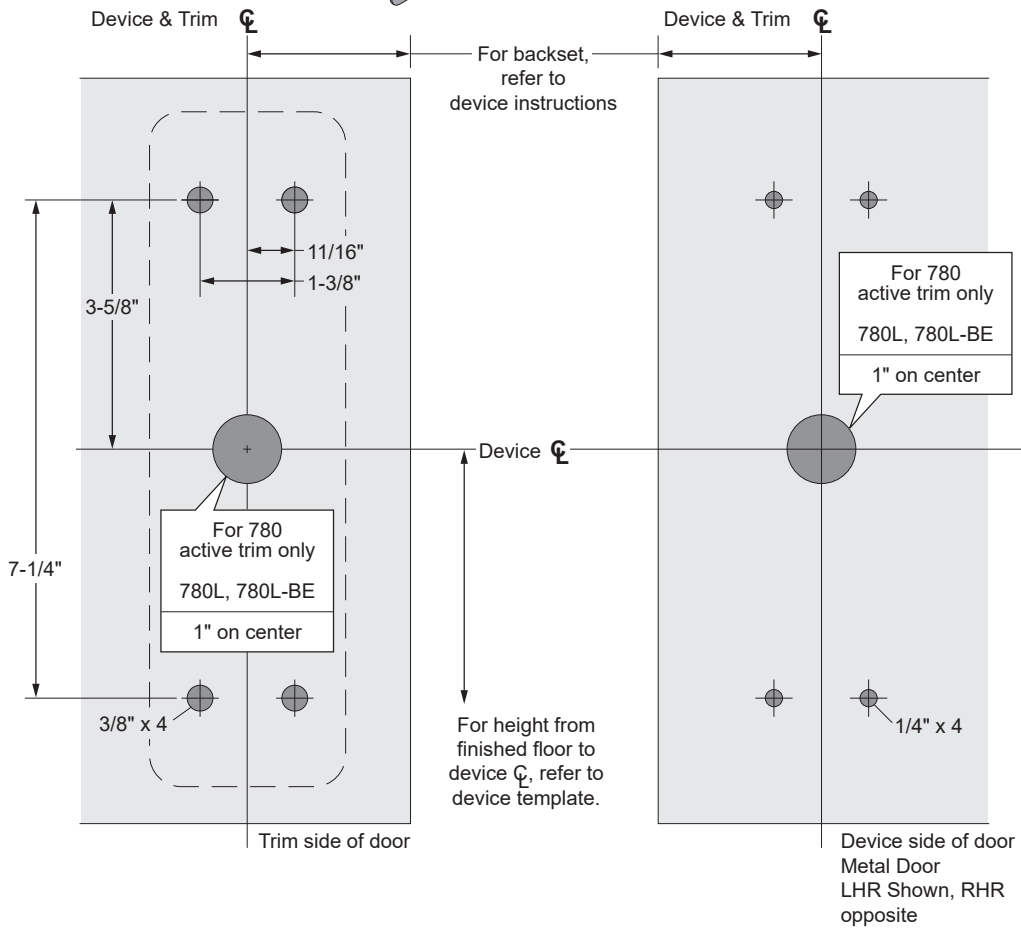

# 780L 780L-BE

780 Trims

Installation Instructions

## 1 Prepare Door (LHR Shown)

Use plastic template from device package if available.

**Customer Service**  
 1-877-671-7011    www.allegion.com

**2** If Necessary, Reverse Handing

**3** If Using Cylinder, Remove Cam and Rotate 180

**4** If Necessary, Install Cylinder