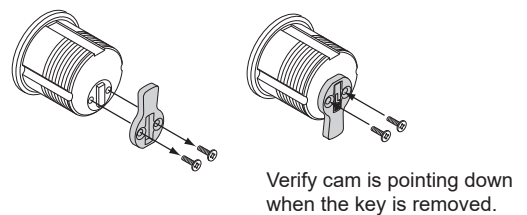

## 1 Prepare Door (LHR Shown)

Use plastic template from device package if available.

**Customer Service**  
 1-877-671-7011    www.allegion.com

**2** If Necessary, Reverse Handing

**3** If Using Cylinder, Remove Cam and Rotate 180

**4** If Necessary, Install Cylinder